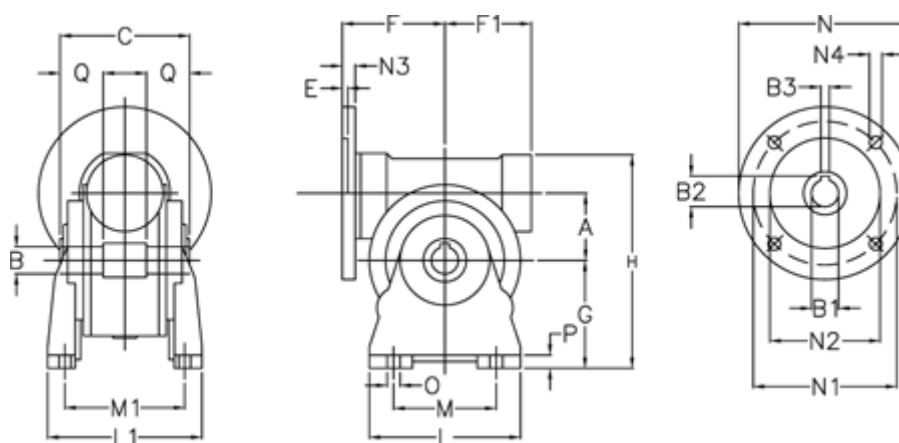

# Data Sheet

Article number: 3902044014227  
Description: Worm gear  
VF 44-A-14-71B5

## Measures

A	= 44.6	F1	= 54	N1	= 130
B	= 18 H7	G	= 72	N2	= 110
B1 E7	= 14	H	= 143	N3	= 10.5
B2	= 16.3	L	= 90	N4	= 9.5
B3 H9	= 5	L1	= 98	O	= 8.5
C	= 64	M	= 52	P	= 10
E	= 2	M1	= 81	Q	= 24.5
F	= 65	N	= 160		